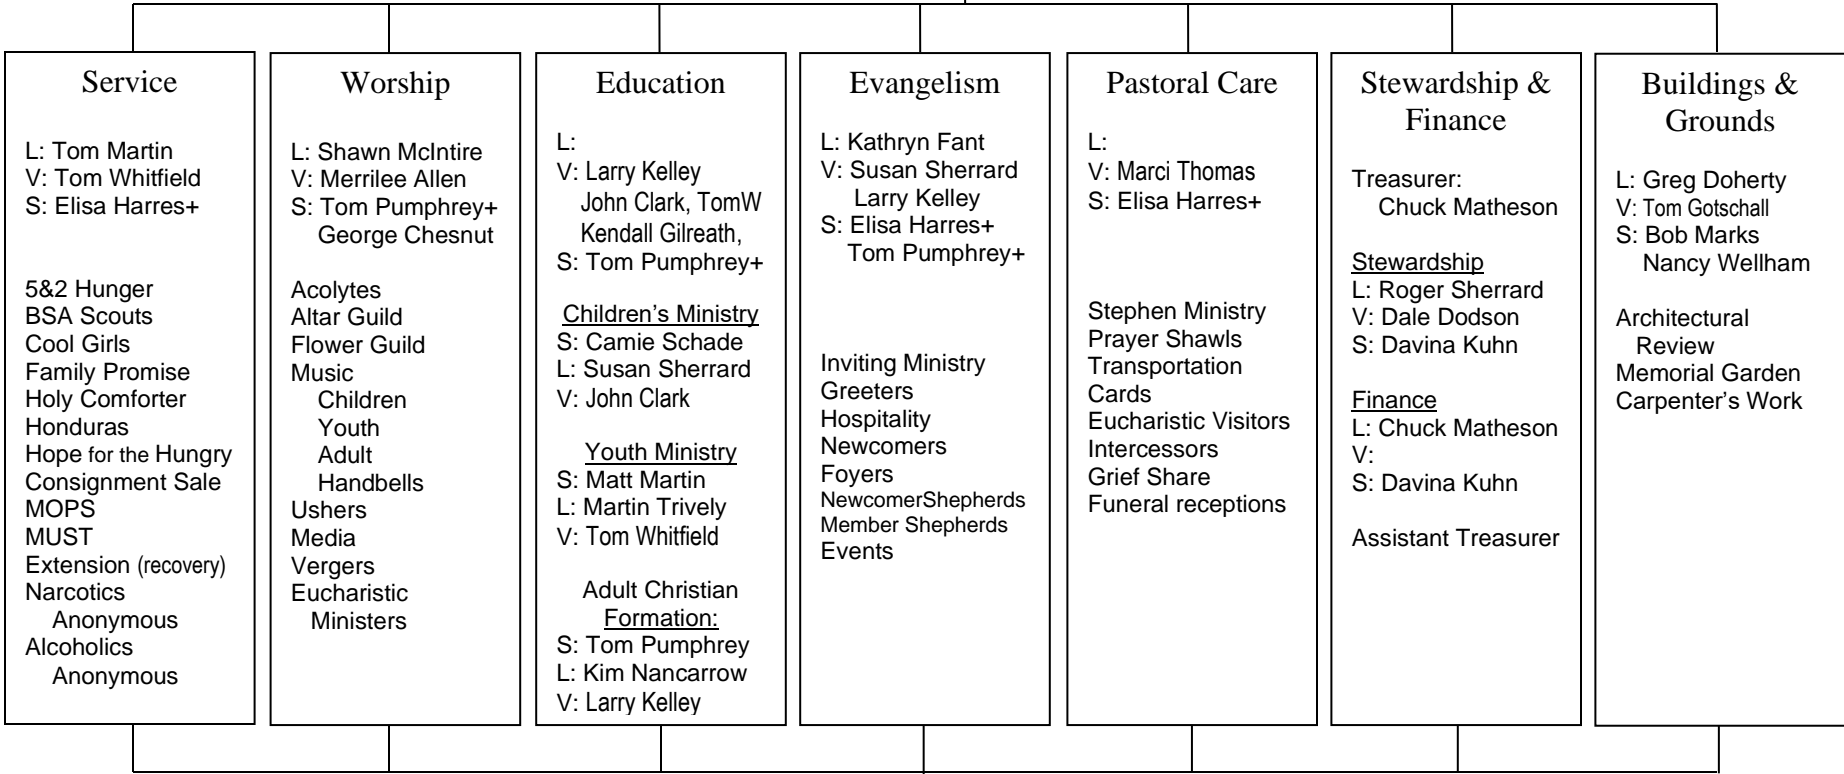

Jesus Christ
The Head of the Church

Bishop Wright

Rector
The Rev. Tom Pumphrey

Vestry
Rachel Buhler, Sr. Warden

Staff

Treasurer
Chuck Matheson

L = Lead
V = Vestry Liaison
S = Staff leadership & Support

Brotherhood of St. Andrew
Prayer, Study, Service
L: Chuck Matheson

Daughters of the King
Prayer, Service, Evangelism
L: Amy Stillwell

8/11/20