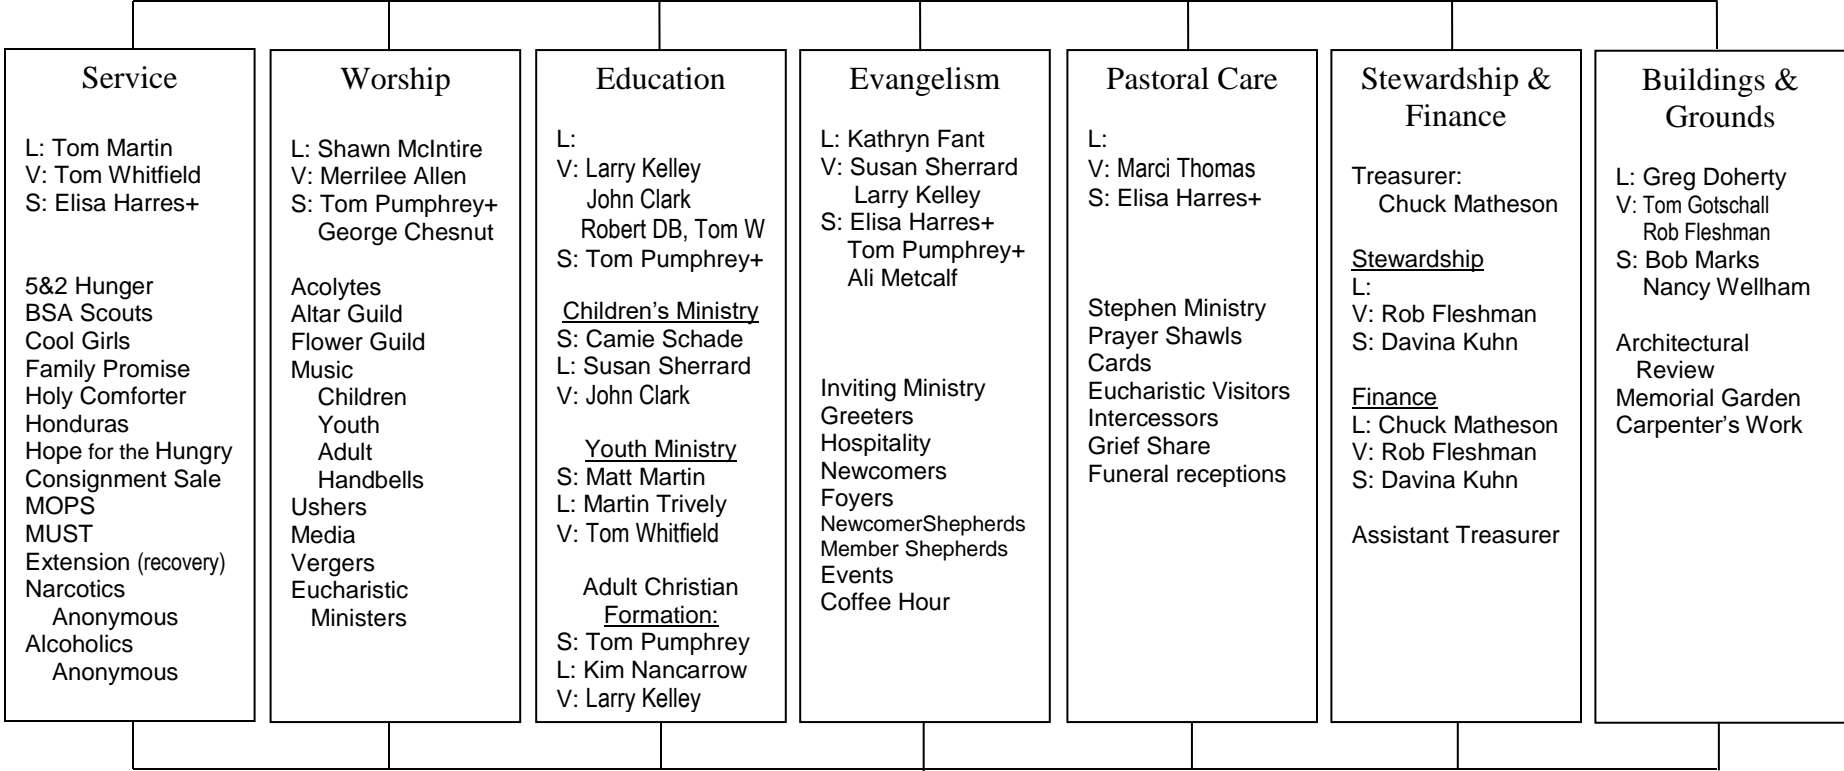

Jesus Christ
The Head of the Church

Bishop Wright

Rector
The Rev. Tom Pumphrey

Vestry
Rachel Buhler, Sr. Warden

Staff

Treasurer
Chuck Matheson

L = Lead
V = Vestry Liaison
S = Staff leadership & Support

Brotherhood of St. Andrew
Prayer, Study, Service
L: Chuck Matheson